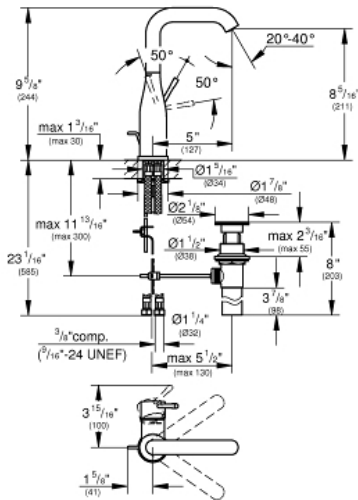

ESSENCE Single-Handle Bathroom Faucet L- Size

MODEL # 2348600A

Pure Freude an Wasser

GROHE

GROHE America, Inc | 200 North Gary Avenue, Suite G, Roselle, IL 60172
Phone: +1 (800) 444-7643 | Fax: +1 (800) 225-2778 | us-customerservice@grohe.com

Product Description: Single-Handle Bathroom Faucet L-Size

Standard Specification:

- Single hole installation
- Metal lever handle
- **GROHE SilkMove** 28 mm ceramic cartridge
- With temperature limiter
- **GROHE StarLight** chrome finish
- **GROHE EcoJoy** Mousseur 1.2 gpm
- Swivel tubular spout with flow control and stop limiter

Applicable Codes & Standards:

- Energy Policy Act of 1992
- NSF 61
- ASME A112.18.1/CSA B125.1
- US Federal and State material regulations
- EPA WaterSense®
- ICC/ANSI A117.1

Color:

- 2348600A StarLight Chrome